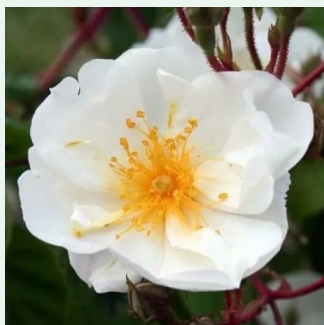

Rosa Bobbie James

blanche - Rosiers grimpants (Rambler,
Schlingrosen)
250-700 cm
parfum intense - -
Sunningdale Nursery